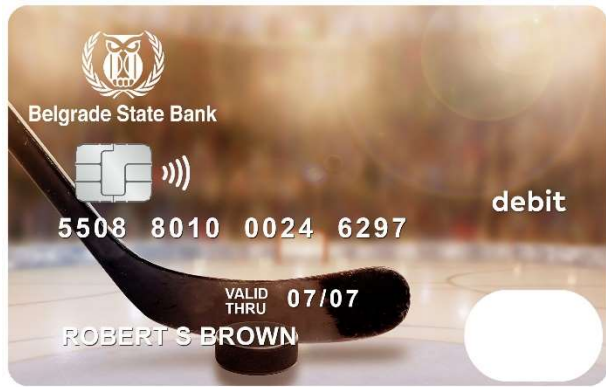

Sports

Ice Hockey