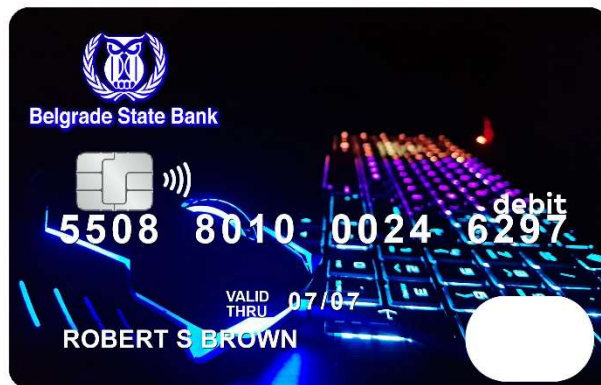

Piano

Guitar

Vinyl

Gaming

Personality

Game Controller

Tie Dye

Space Age